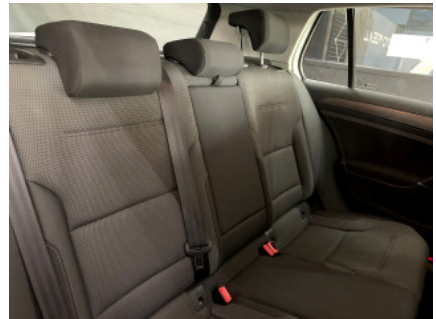

Photographs